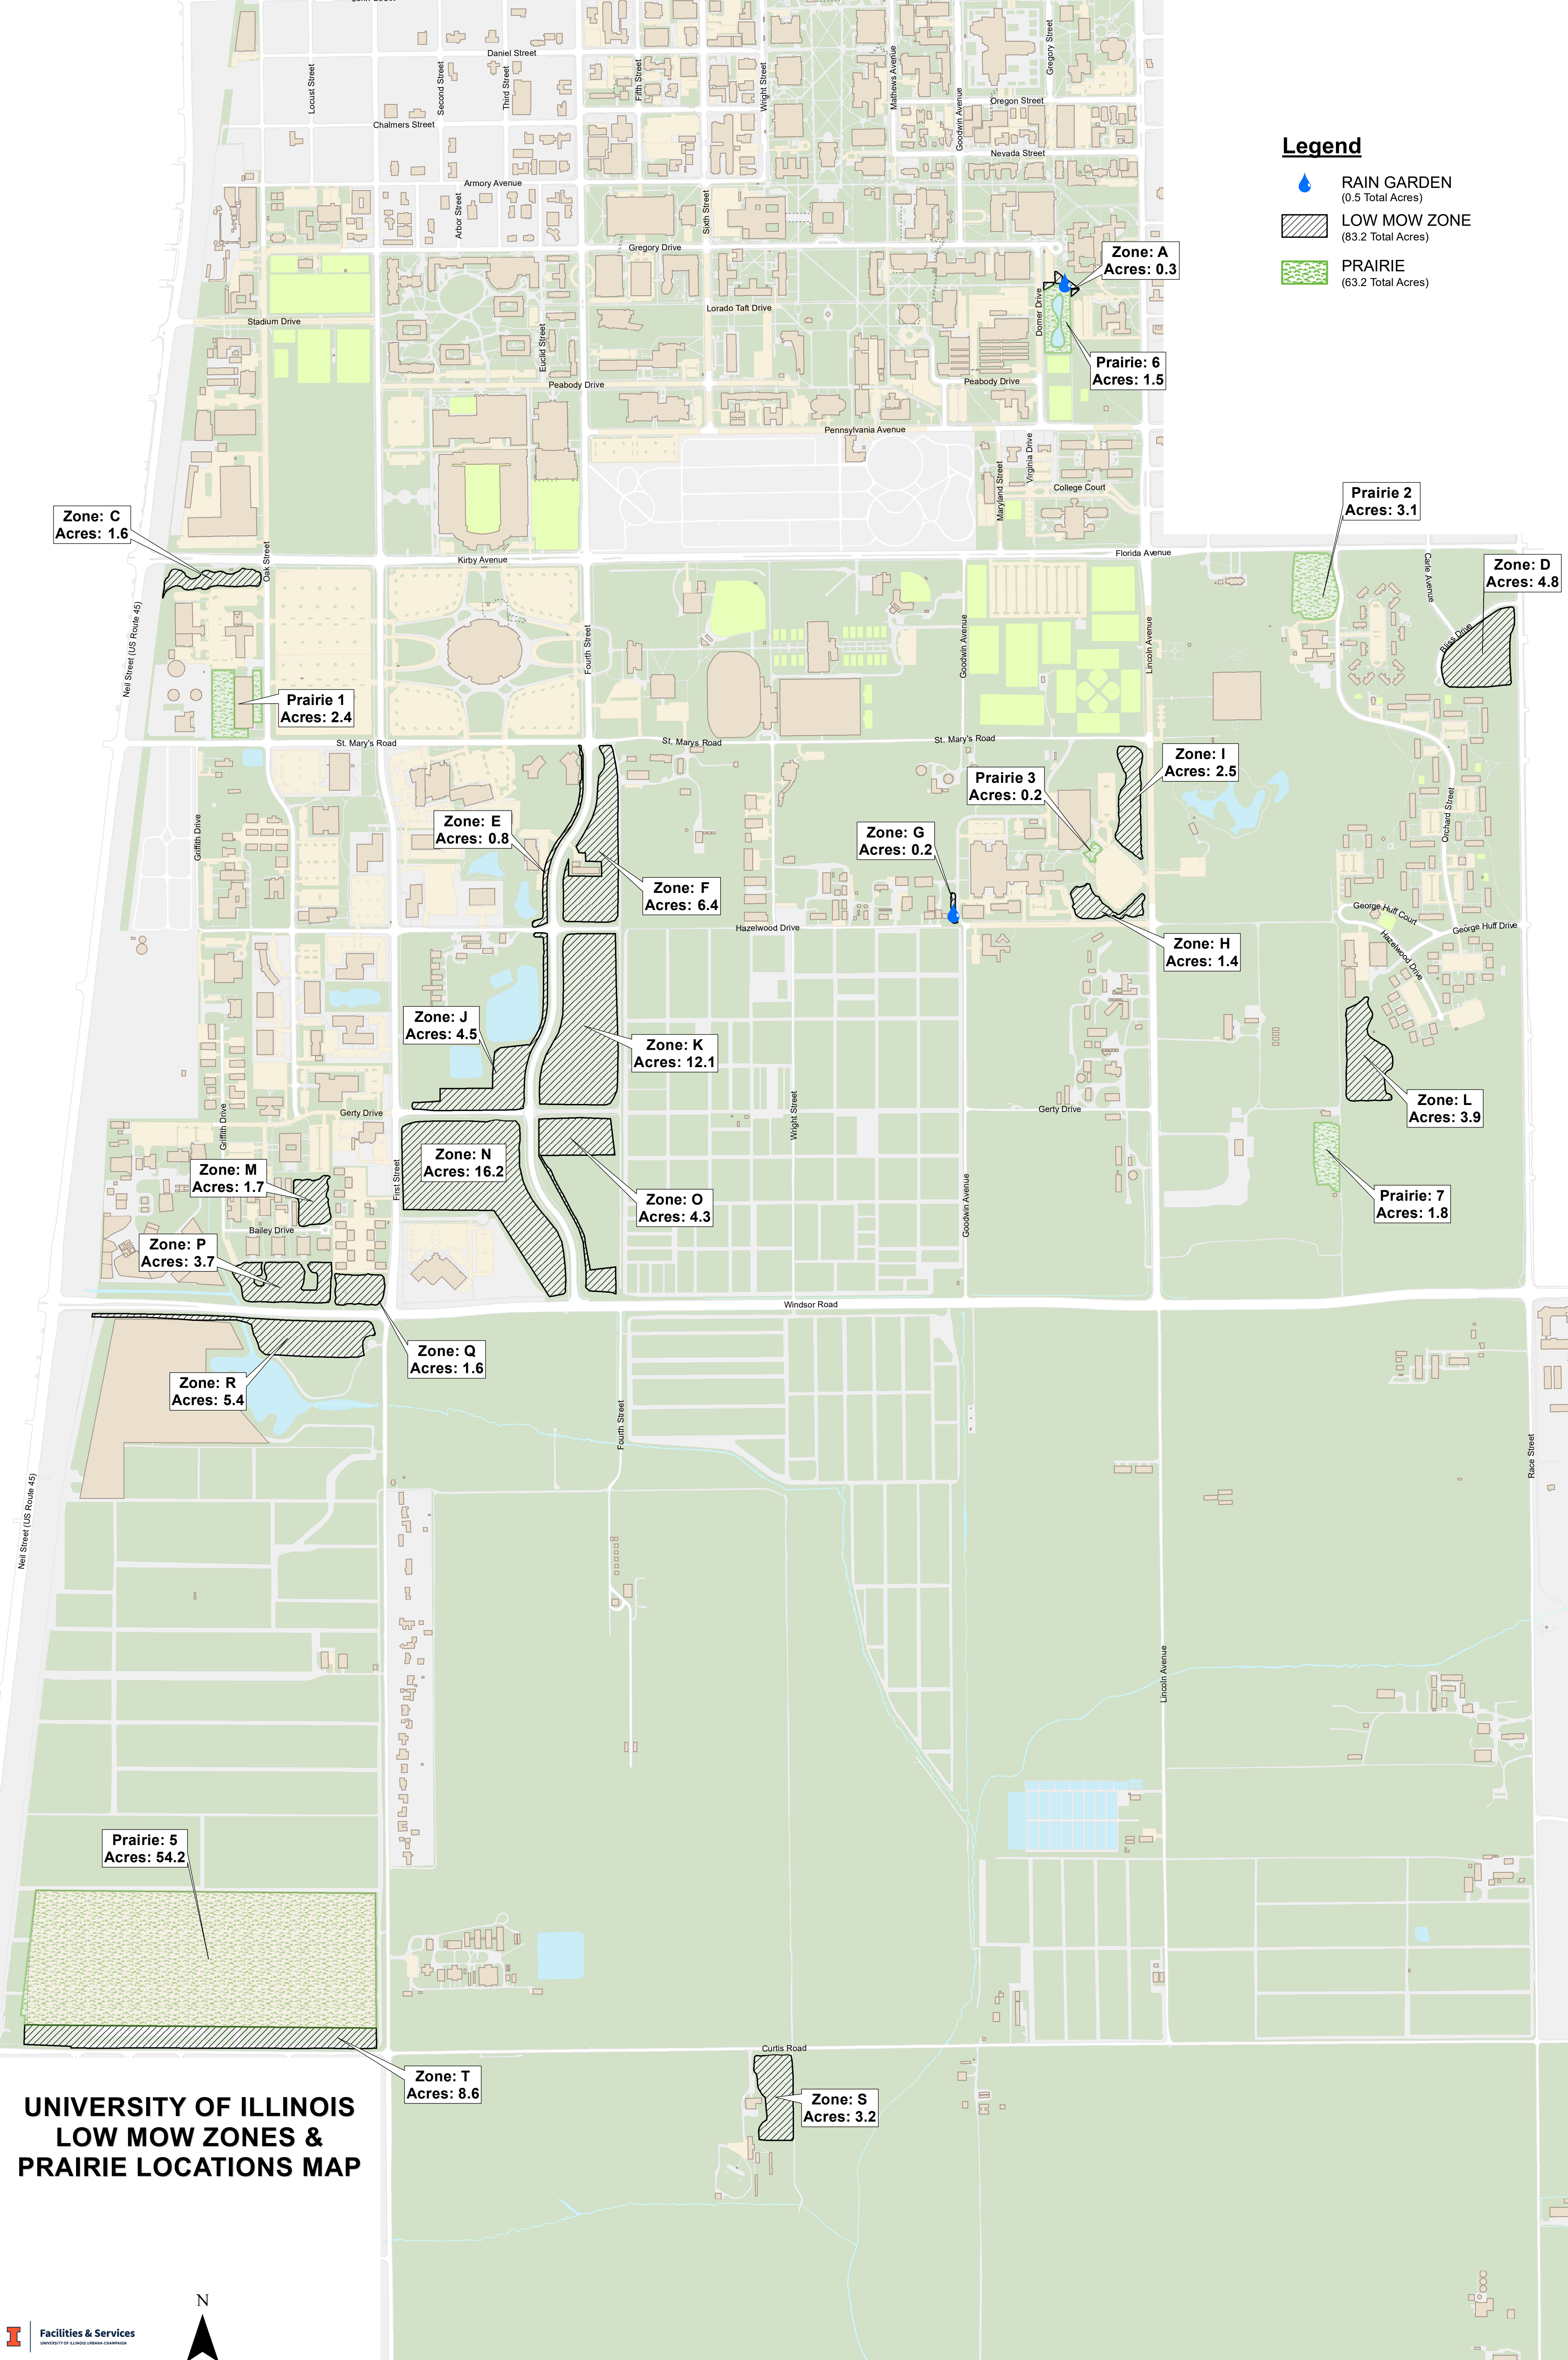

Legend

-  RAIN GARDEN
(0.5 Total Acres)
-  LOW MOW ZONE
(83.2 Total Acres)
-  PRAIRIE
(63.2 Total Acres)

**UNIVERSITY OF ILLINOIS
LOW MOW ZONES &
PRAIRIE LOCATIONS MAP**