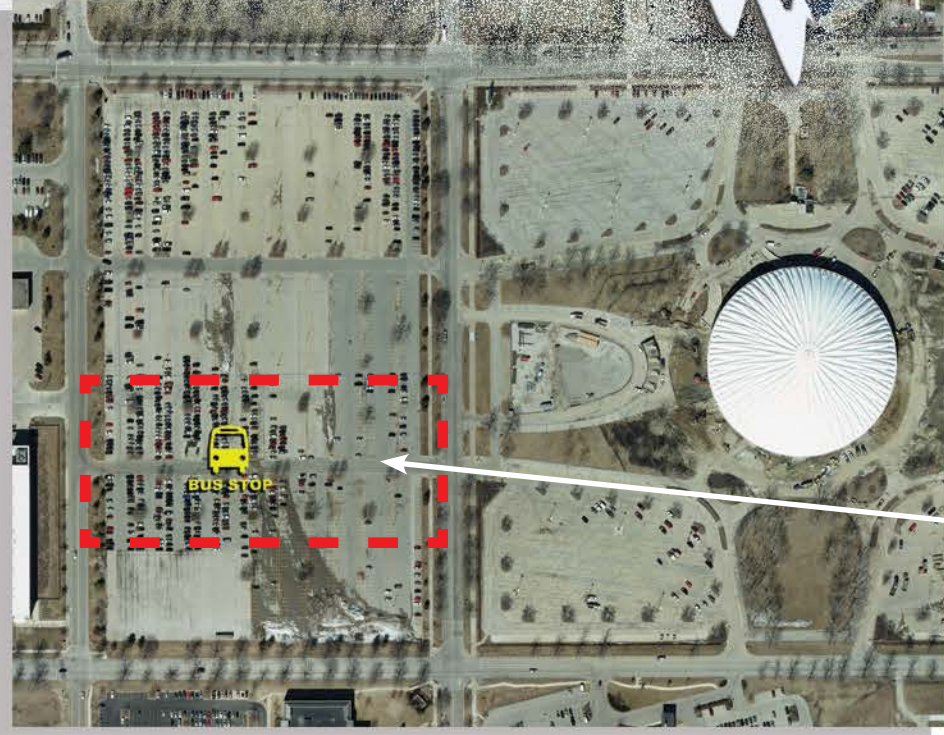

Snow

PRIORITY PARKING LOTS

Active Transportation

If assigned parking areas have yet to be plowed following a winter storm, please use the designated emergency lots and Champaign-Urbana Mass Transit District (MTD) service.

Shuttle Lot E14

(South Campus) – West of State Farm Center, south end only. The shuttle end of the lot will be cleared first.

Lot B4 - Levels Four and Five

(North Campus) – Parking deck at the corner of Goodwin Avenue and Clark St.

Lot F27

(South Campus) – Adjacent to Veterinary Medicine Basic Sciences Building.

Parking Decks

- Entrances will be cleared after priority lots have been plowed
- Parking customers may use the decks when space is no longer available within priority lots
- Top levels will be barricaded and unavailable for use
- Ramps will be sanded