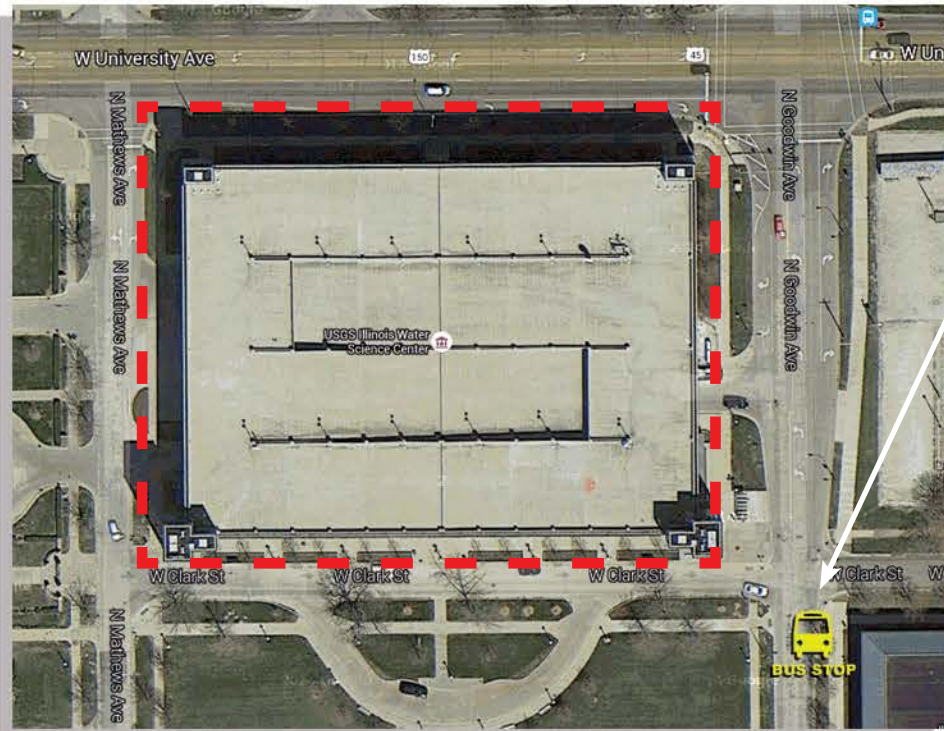

Snow

PRIORITY PARKING LOTS

Active Transportation

If assigned parking areas have yet to be plowed following a winter storm, please use the designated emergency lots and Champaign-Urbana Mass Transit District (MTD) service.

Shuttle Lot E14

(South Campus) – West of State Farm Center, south end only. The shuttle end of the lot will be cleared first.

Lot B4 - Levels Four and Five

(North Campus) – Parking deck at the corner of Goodwin Avenue and Clark St.

Lot F27

(South Campus) – Adjacent to Veterinary Medicine Basic Sciences Building.

Parking Decks

- Entrances will be cleared after priority lots have been plowed
- Parking customers may use the decks when space is no longer available within priority lots
- Top levels will be barricaded and unavailable for use
- Ramps will be sanded