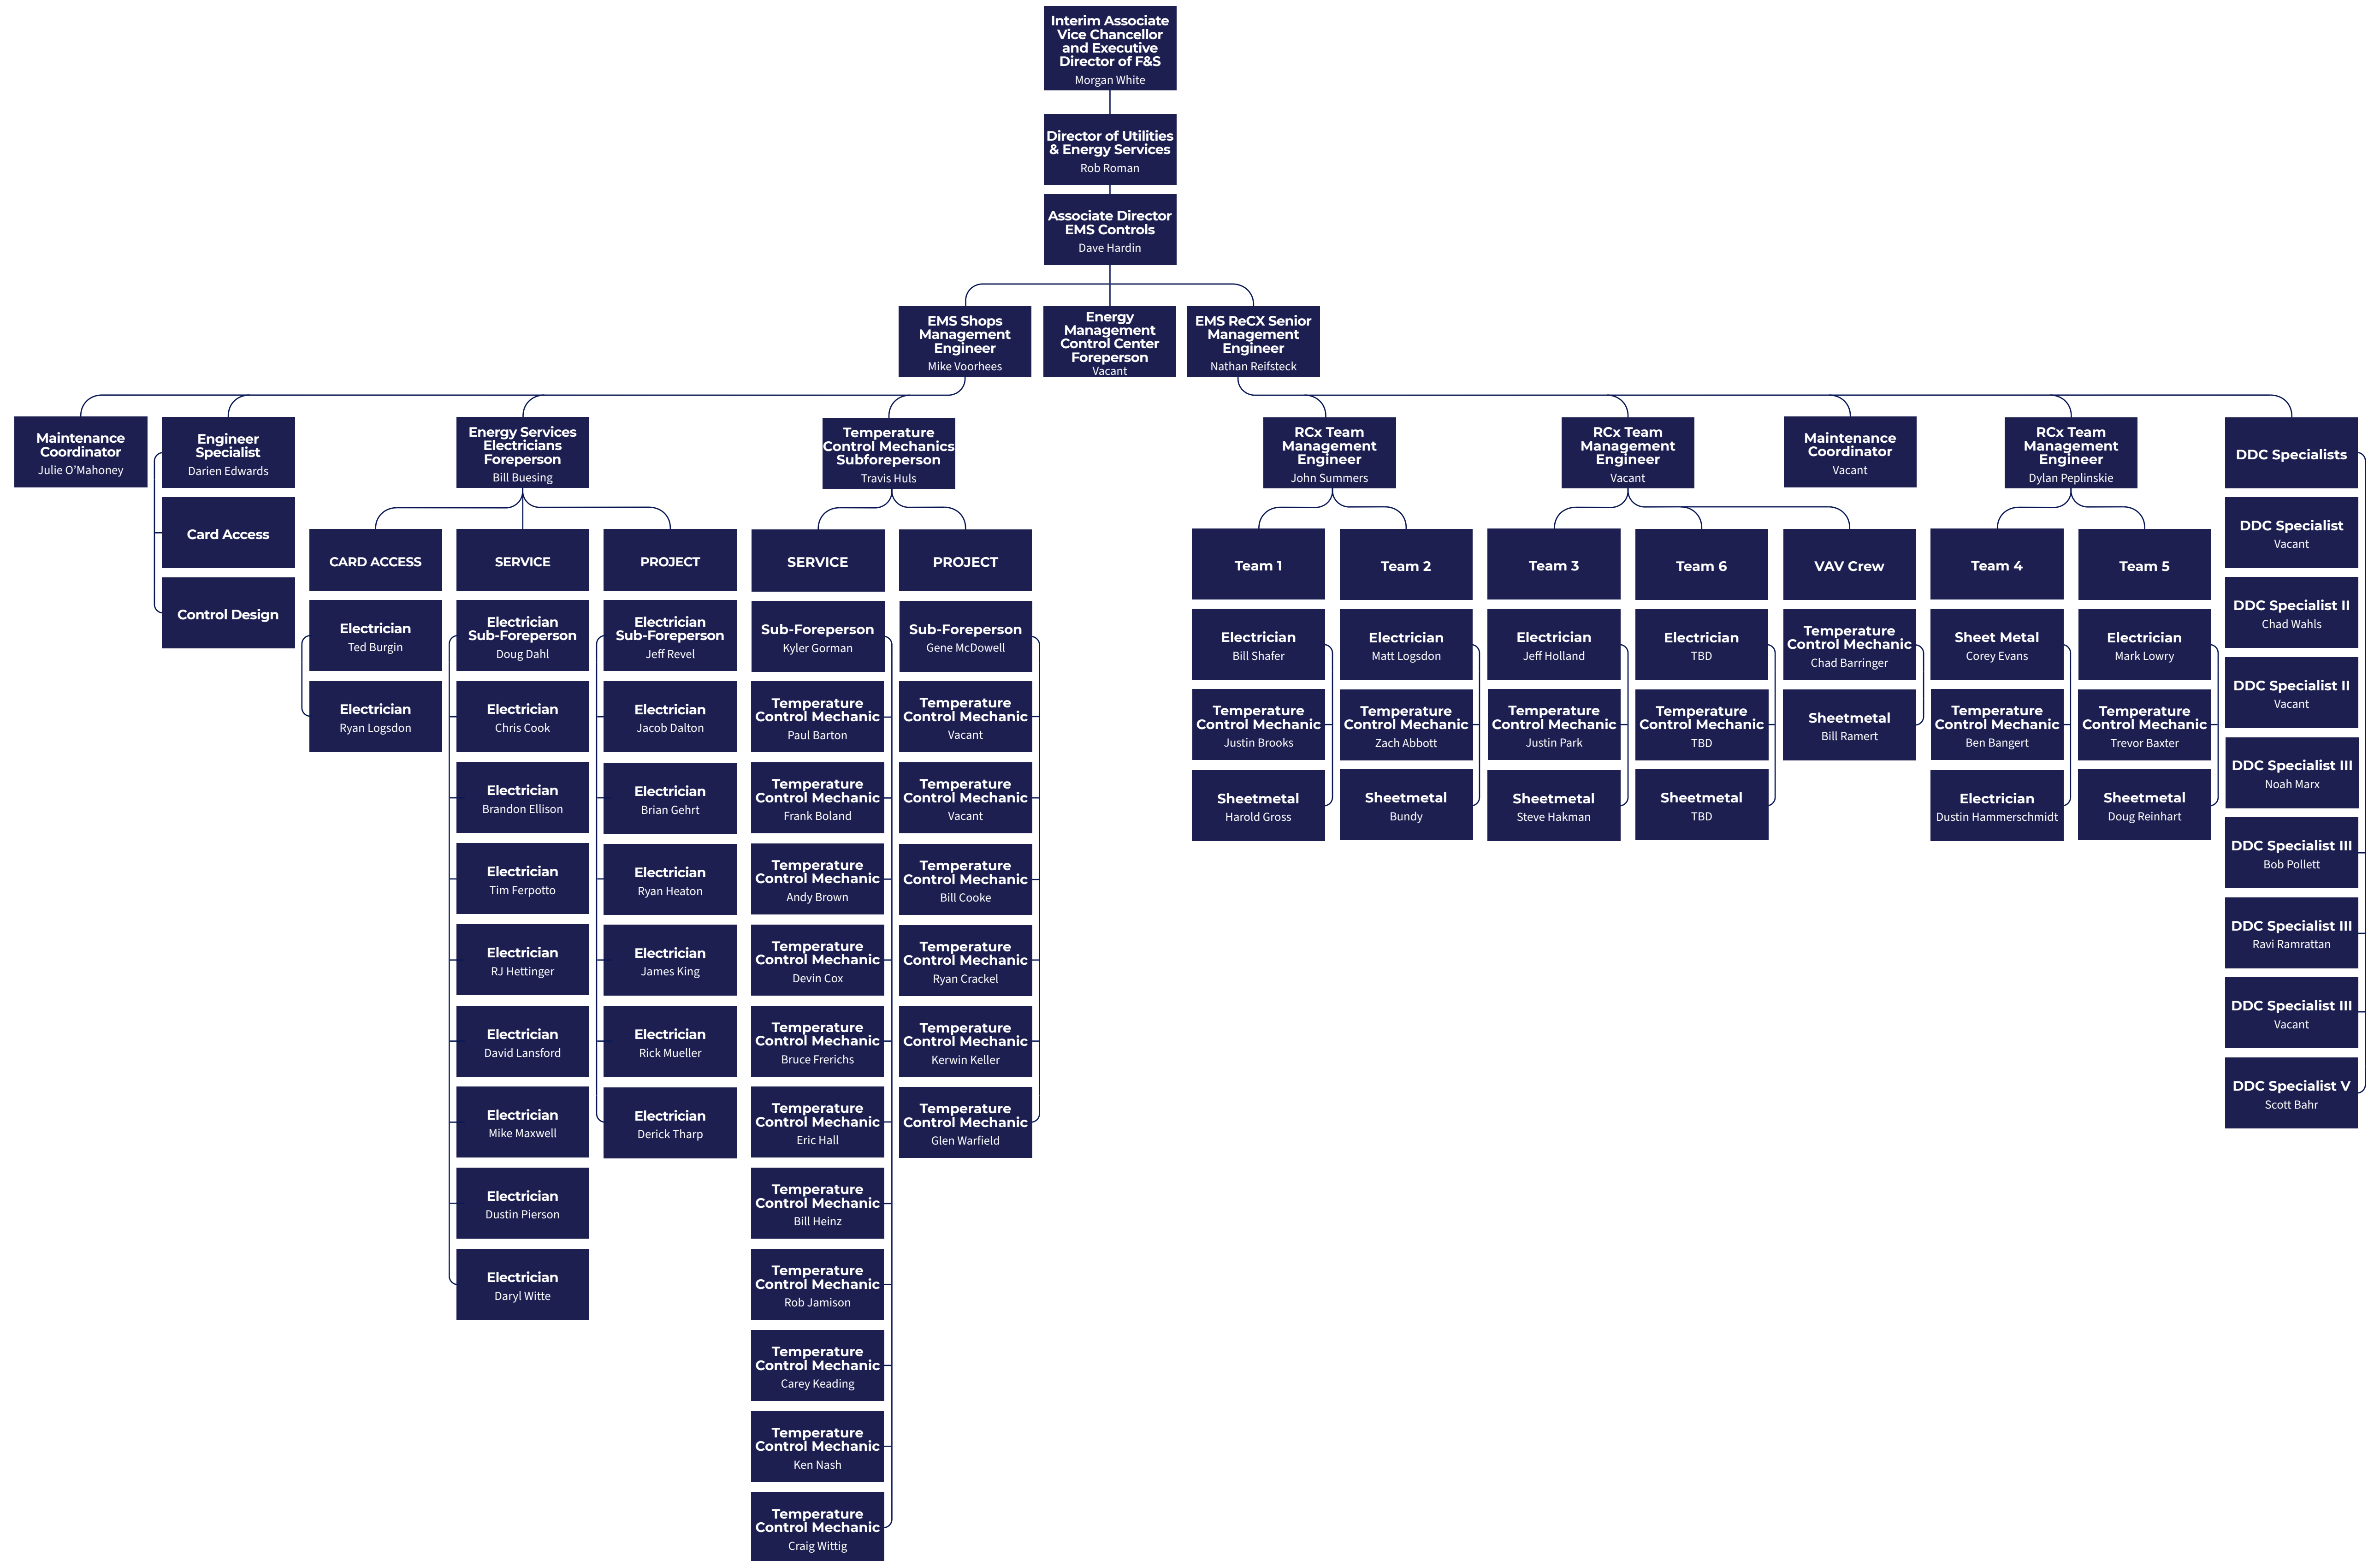

UTILITIES & ENERGY SERVICES ENERGY MANAGEMENT SYSTEMS CONTROLS

DDC: Placeholder

RCx: Retrocommissioning

VAV: Placeholder