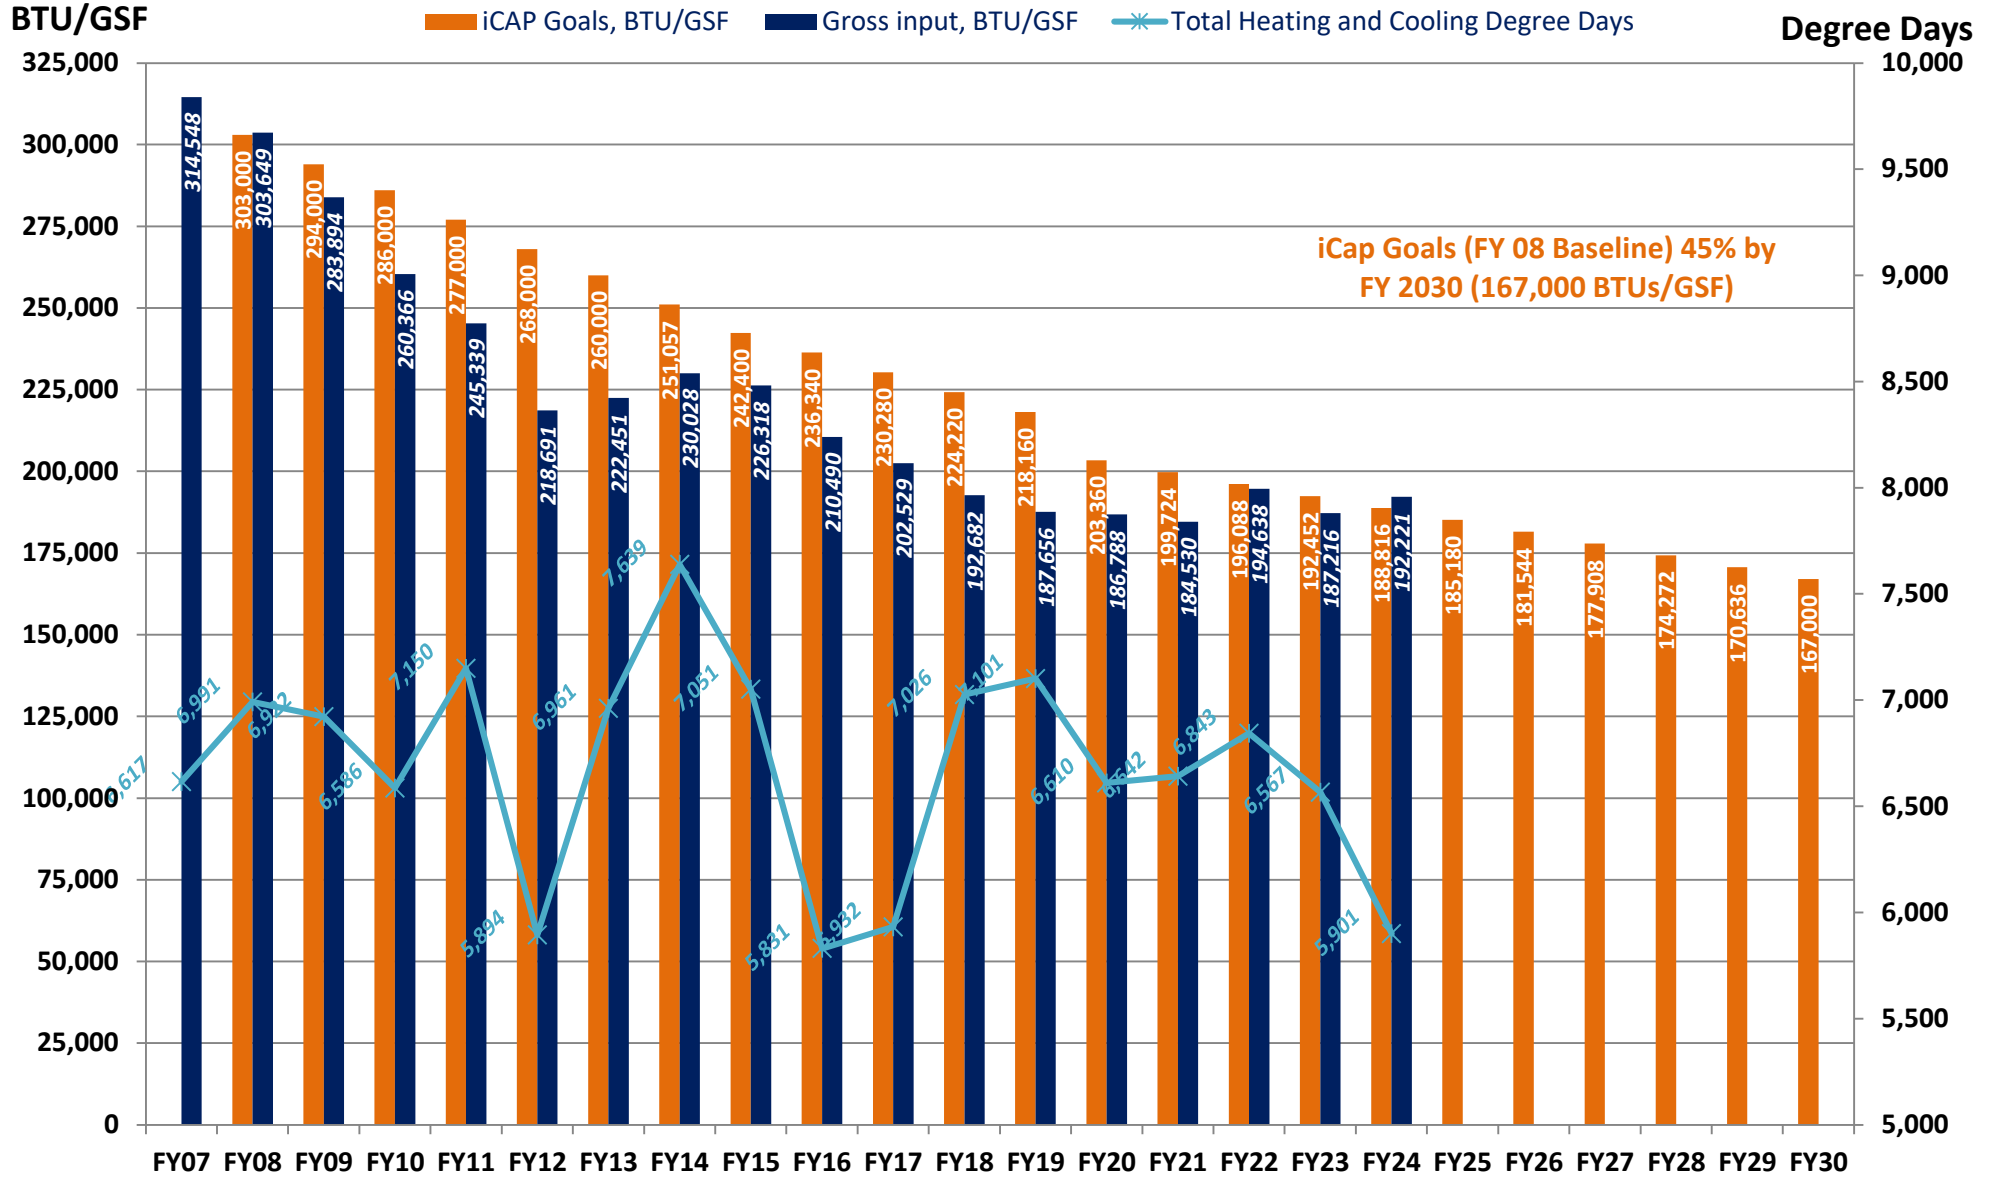

### Energy Utility Index (BTU/GSF) by Fiscal Year

\*Gross square feet (GSF) includes UIUC owned space in Champaign and Urbana and gross input EUI excludes BTUs for Petascale electricity.