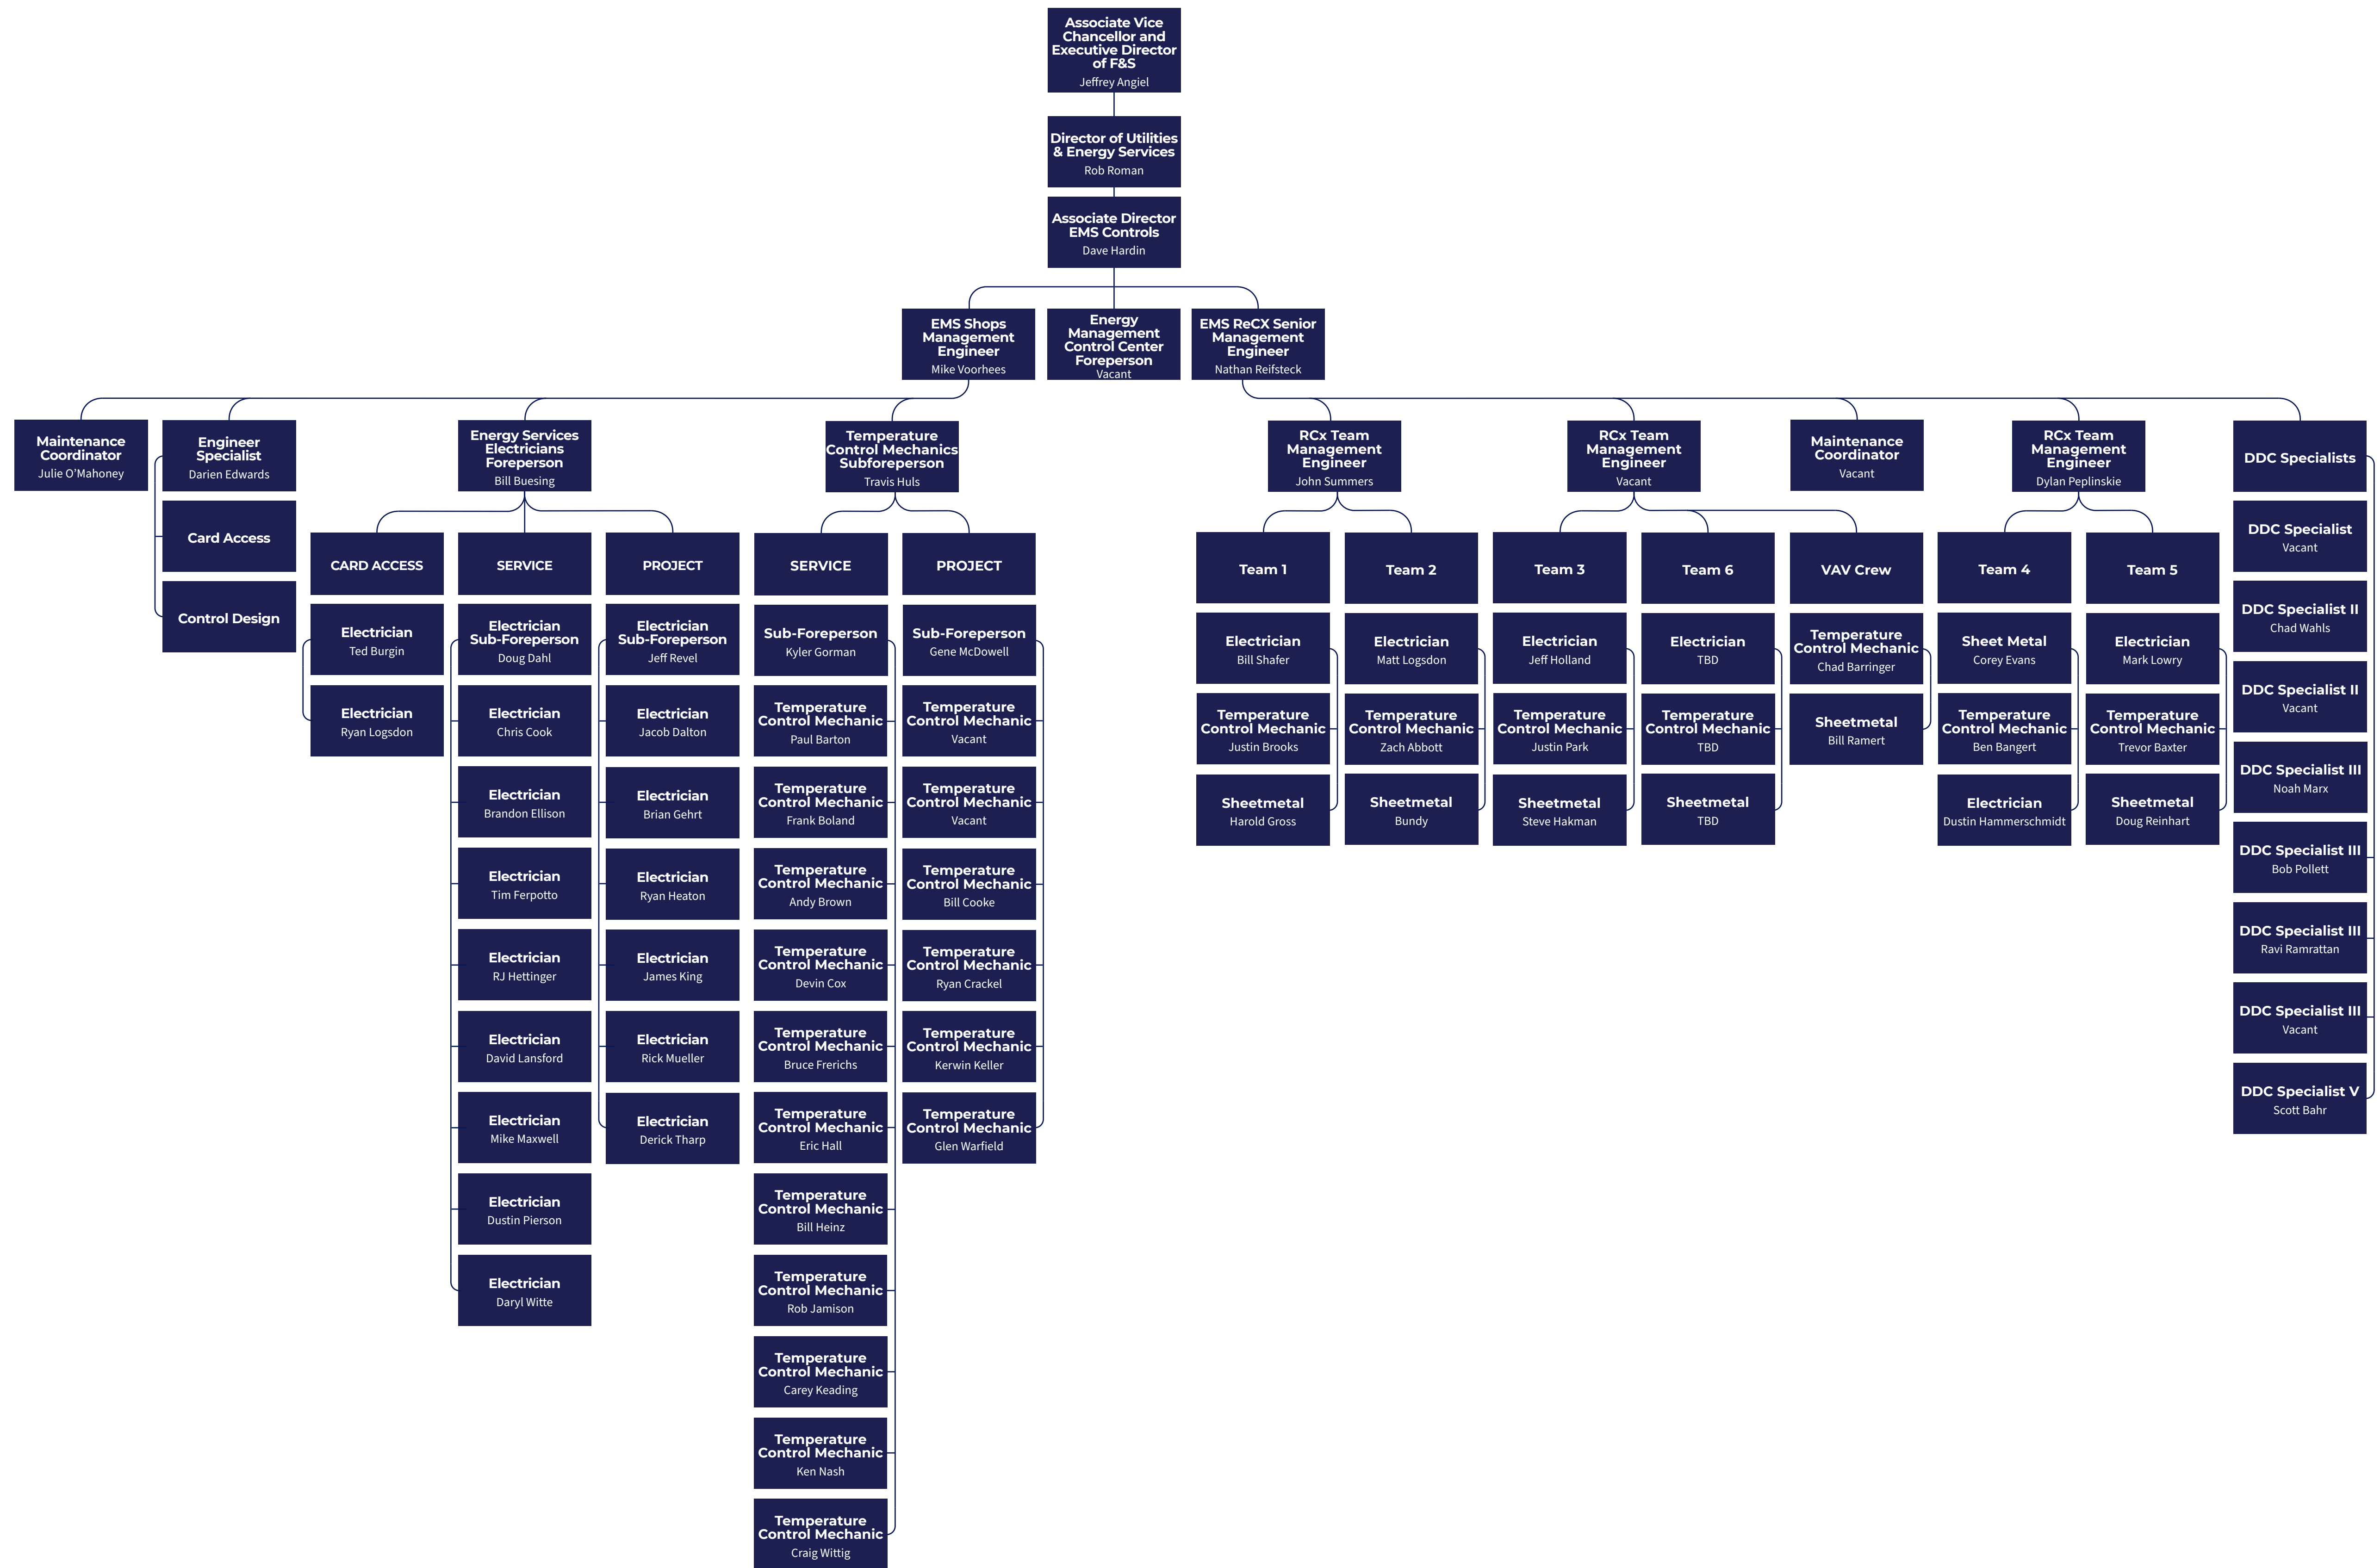

UTILITIES & ENERGY SERVICES ENERGY MANAGEMENT SYSTEMS CONTROLS

DDC: Placeholder

RCx: Retrocommissioning

VAV: Placeholder